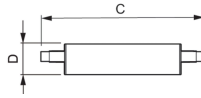

Specifications Philips Corepro LED Linear R7s 118mm 14W
1800lm - 840 Cool White | Dimmable - Replaces 120W

[View Product](#)